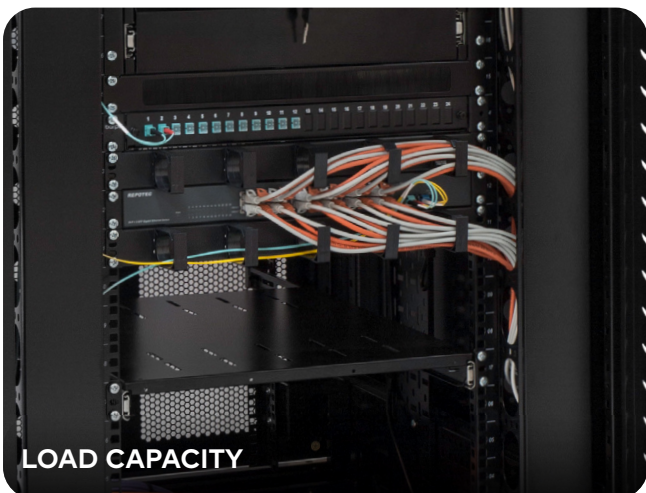

LOAD CAPACITY

800kg load capacity, allow you to use the cabinet with no worries of weight.