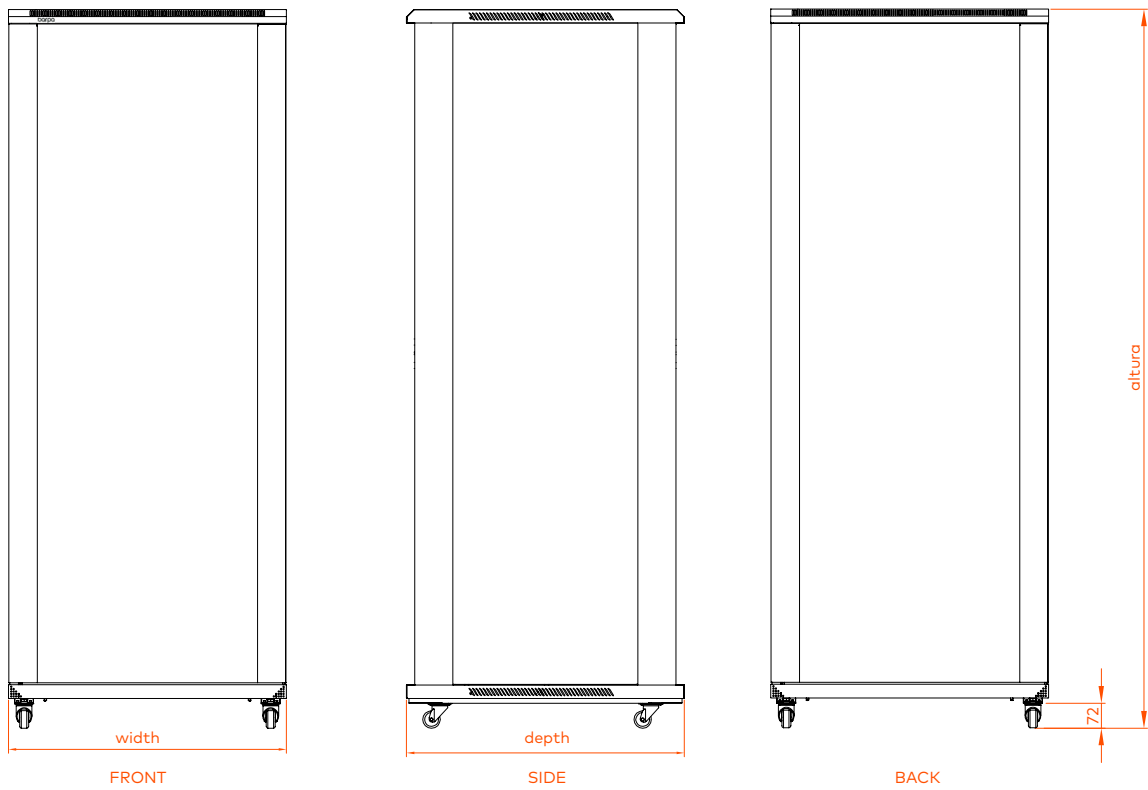

TECHNICAL DRAWING - NORMA 0 - Width 600mm