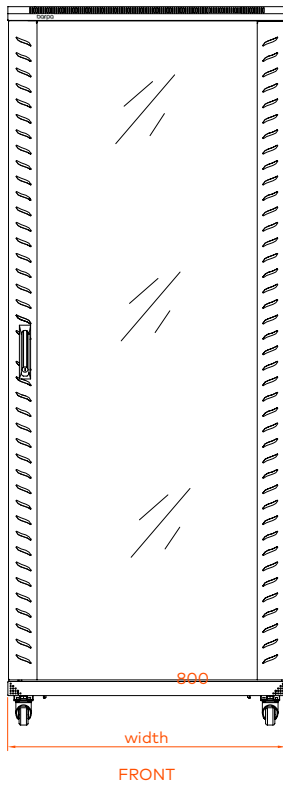

Code	U	Dimensions Mounted (mm)			Pack Dimensions (mm)				Weight (kg)			
		Width	Length	Height	Pack 1	Pack 2	Pack 3	Pack 4	Pack 1	Pack 2	Pack 3	Pack 4
82341442808		800	800	2070	2000x830x240	840x860x130	1960x850x120	1840x200x130	32	30	62	9
82341442810	42	800	1000	2070	2000x830x240	840x1060x130	1960x850x120	1840x200x130	32	35	65	9
82341442812		800	1200	2070	2000x830x240	1230x830x130	1960x850x120	1840x200x130	32	40	71	9
82341447808		800	800	2292	2000x830x240	840x860x130	2185x850x120	2060x200x130	34	30	68	11
82341447810	47	800	1000	2292	2000x830x240	840x1060x130	2185x850x120	2060x200x130	34	35	73	11
823414478112		800	1200	2292	2000x830x240	1230x830x130	2185x850x120	2060x200x130	34	40	78	11

Note: To order the assembled rack, add "M" at the end of the code.

TECHNICAL DRAWING - NORMA 0 - Width 600mm

TECHNICAL DRAWING - NORMA 0 - Width 800mm

TECHNICAL DRAWING - NORMA 1 - WIDTH 600mm

TECHNICAL DRAWING - NORMA 1 - WIDTH 800mm

TECHNICAL DRAWING - NORMA 2 - WIDTH 600mm

TECHNICAL DRAWING - NORMA 2 - WIDTH 800mm

TECHNICAL DRAWING - NORMA 3 - WIDTH 600mm

TECHNICAL DRAWING - NORMA 3 - WIDTH 800mm

TECHNICAL DRAWING - NORMA 4 - WIDTH 800mm