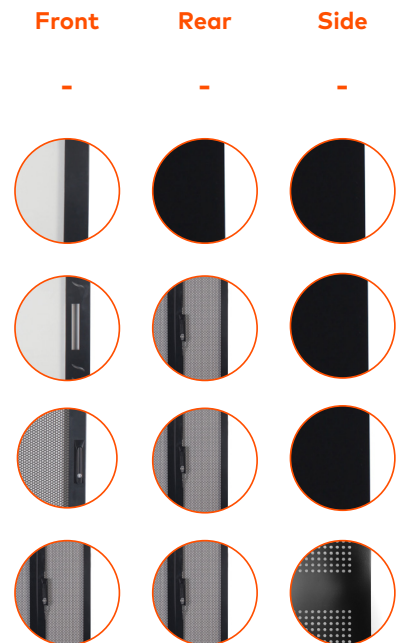

barpa

SERIE NORMA

PRODUCT DESCRIPTION

Norma is a floor standing cabinet and was designed for Networking Rooms. It's available in a range of heights and depths and it accommodate a load of up to 800 kg. There are different configurations available: Norma 0, Norma 1, Norma 2, Norma 3 and Norma 4. The best way to get the most of this cabinet is with barpa accessories, you should get them separately. Order this product either assembled or in flat packs.

Norma 0: Rack structure. Without doors and side panels.

Norma 1: Glass Front Door, Solid Rear Door and Solid Side Panel;

Norma 2: Glass Front Door with Striped Holes, Double Steel Rear Door Perforated and Solid Side Panel;

Norma 3: Steel Front Door Perforated, Double Steel Rear Door Perforated and Solid Side Panel;

Norma 4: Double Steel Door Perforated in Front and Rear, Perforated Side Panel.

SPECIFICATIONS

Standard	ANSI/EIA RS-310-E; IEC60297-2; DIN41494 Part 1 and 7
Material	SPCC Cold Rolled Steel; 19" rails: 2,0mm; Casters tray: 2,0mm; Others 1,2mm
Loading Capacity (kg)	800
Color	Black (RAL9004)
Earth connection	Yes
Index Protection	IP20
Glass Norma 1 and 2	Tempered, 5mm
Thickness of the surface finish (µm)	40-60
IK	10
ETIM Class	EC002506