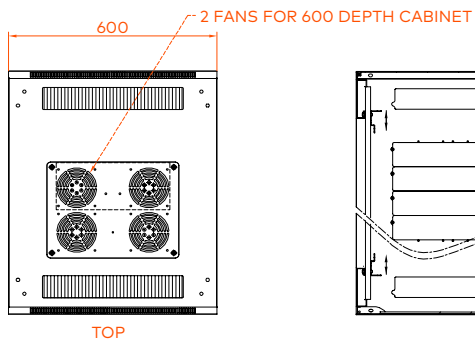

TECHNICAL DRAWING - NORMA 0 - Width 600mm