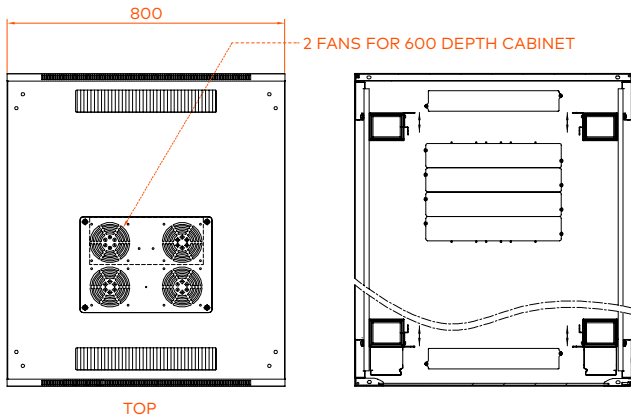

FEATURES

Elegant design and great versatility

Cable entry on the top cover and bottom panel with adjustable sizes

Removable side panels to easy maintenance

INCLUDED

Cable management for racks with width of 800mm

Code	U	Dimensions Mounted (mm)			Pack Dimensions (mm)				Weight (kg)			
		Width	Length	Height	Pack 1	Pack 2	Pack 3	Pack 4	Pack 1	Pack 2	Pack 3	Pack 4
82341442808		800	800	2070	2000x830x240	840x860x130	1960x850x120	1840x200x130	32	30	62	9
82341442810	42	800	1000	2070	2000x830x240	840x1060x130	1960x850x120	1840x200x130	32	35	65	9
82341442812		800	1200	2070	2000x830x240	1230x830x130	1960x850x120	1840x200x130	32	40	71	9
82341447808		800	800	2292	2000x830x240	840x860x130	2185x850x120	2060x200x130	34	30	68	11
82341447810	47	800	1000	2292	2000x830x240	840x1060x130	2185x850x120	2060x200x130	34	35	73	11
823414478112		800	1200	2292	2000x830x240	1230x830x130	2185x850x120	2060x200x130	34	40	78	11

TECHNICAL DRAWING - NORMA 2 - WIDTH 600mm

TECHNICAL DRAWING - NORMA 2 - WIDTH 800mm

TECHNICAL DRAWING - NORMA 3 - WIDTH 600mm

TECHNICAL DRAWING - NORMA 3 - WIDTH 800mm

TECHNICAL DRAWING - NORMA 4 - WIDTH 800mm