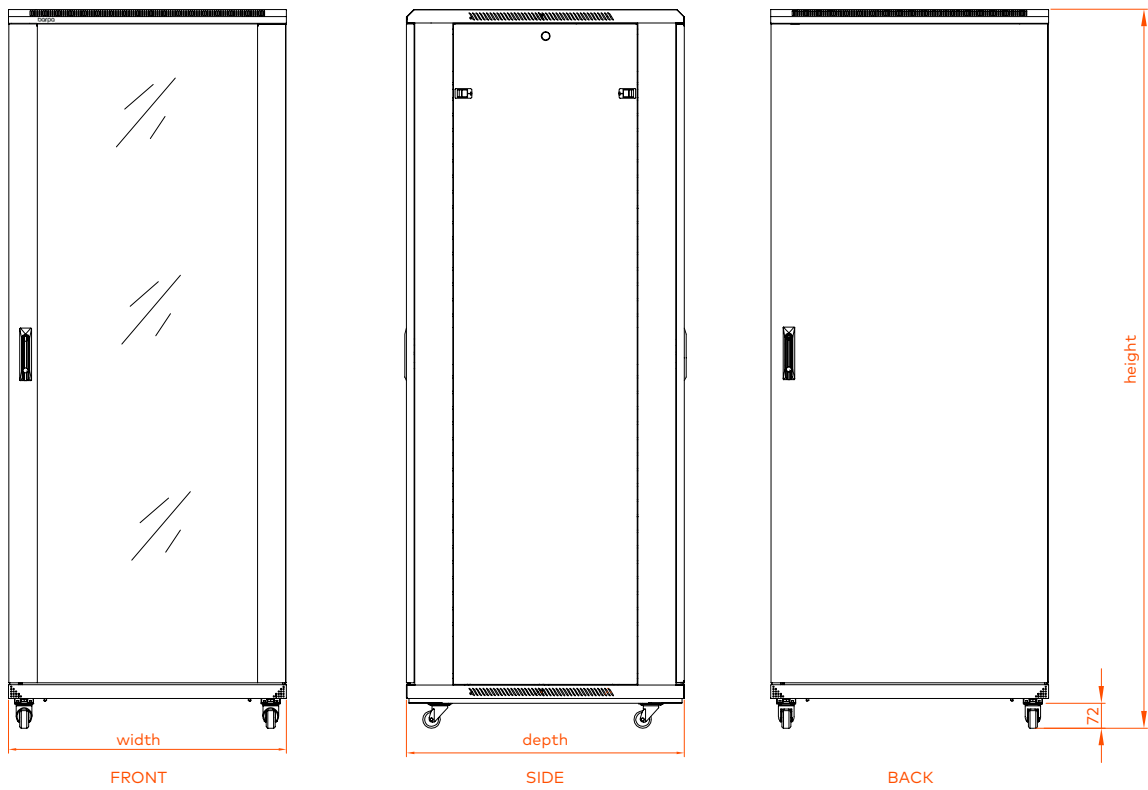

TECHNICAL DRAWING - NORMA 1 - WIDTH 600mm