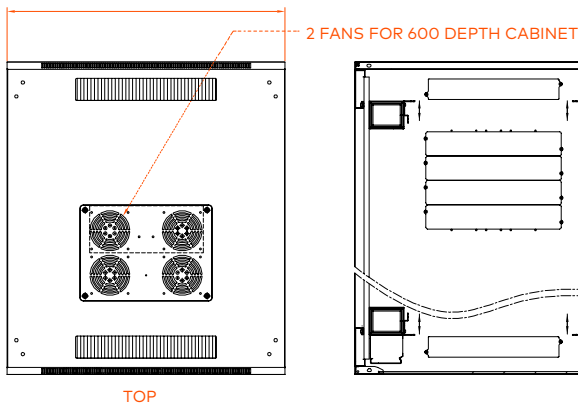

TECHNICAL DRAWING - NORMA 2 - WIDTH 800mm