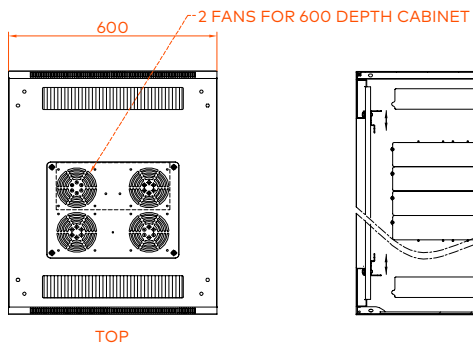

TECHNICAL DRAWING - NORMA 1 - WIDTH 600mm