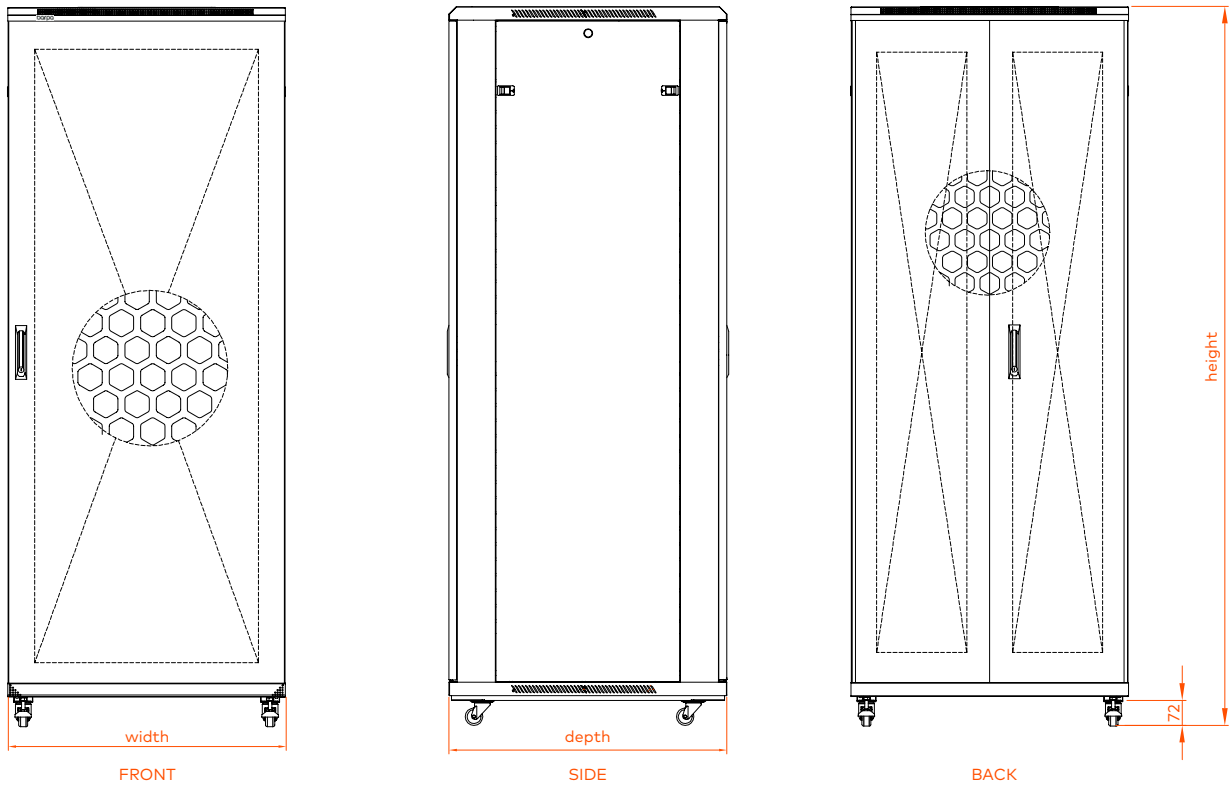

FEATURES

Elegant design and great versatility

Cable entry on the top cover and bottom panel with adjustable sizes

Removable side panels to easy maintenance

INCLUDED

Cable management for racks with width of 800mm

Code	U	Dimensions Mounted (mm)			Pack Dimensions (mm)				Weight (kg)			
		Width	Length	Height	Pack 1	Pack 2	Pack 3	Pack 4	Pack 1	Pack 2	Pack 3	Pack 4
82341442808		800	800	2070	2000x830x240	840x860x130	1960x850x120	1840x200x130	32	30	62	9
82341442810	42	800	1000	2070	2000x830x240	840x1060x130	1960x850x120	1840x200x130	32	35	65	9
82341442812		800	1200	2070	2000x830x240	1230x830x130	1960x850x120	1840x200x130	32	40	71	9
82341447808		800	800	2292	2000x830x240	840x860x130	2185x850x120	2060x200x130	34	30	68	11
82341447810	47	800	1000	2292	2000x830x240	840x1060x130	2185x850x120	2060x200x130	34	35	73	11
823414478112		800	1200	2292	2000x830x240	1230x830x130	2185x850x120	2060x200x130	34	40	78	11

TECHNICAL DRAWING - NORMA 2 - WIDTH 600mm

TECHNICAL DRAWING - NORMA 2 - WIDTH 800mm

TECHNICAL DRAWING - NORMA 3 - WIDTH 600mm

TECHNICAL DRAWING - NORMA 3 - WIDTH 800mm

TECHNICAL DRAWING - NORMA 4 - WIDTH 800mm