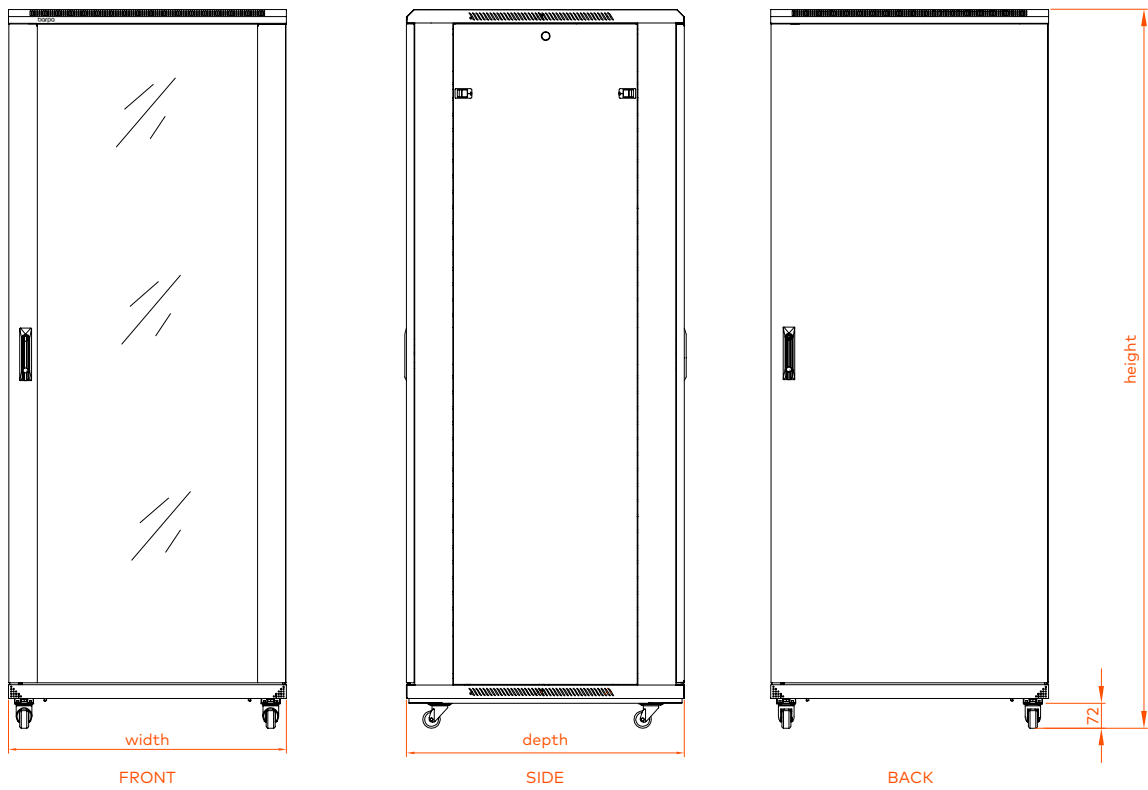

TECHNICAL DRAWING - NORMA 1 - WIDTH 800mm