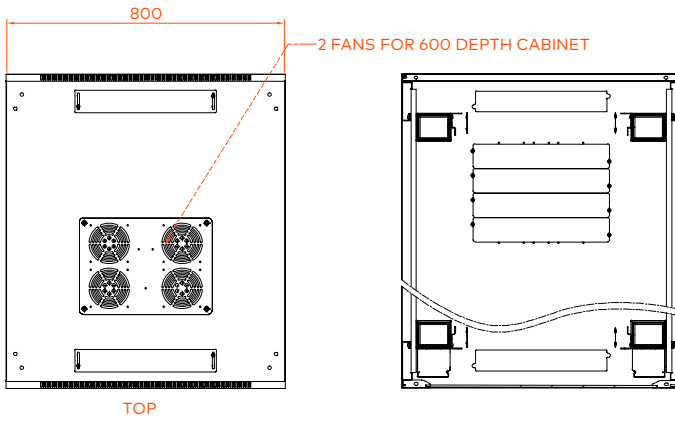

FEATURES

Elegant design and great versatility

Cable entry on the top cover and bottom panel with adjustable sizes

Removable side panels to easy maintenance

INCLUDED

Cable management for racks with width of 800mm

TECHNICAL DRAWING - NORMA 2 - WIDTH 600mm

TECHNICAL DRAWING - NORMA 2 - WIDTH 800mm

TECHNICAL DRAWING - NORMA 3 - WIDTH 600mm

TECHNICAL DRAWING - NORMA 3 - WIDTH 800mm

TECHNICAL DRAWING - NORMA 4 - WIDTH 800mm