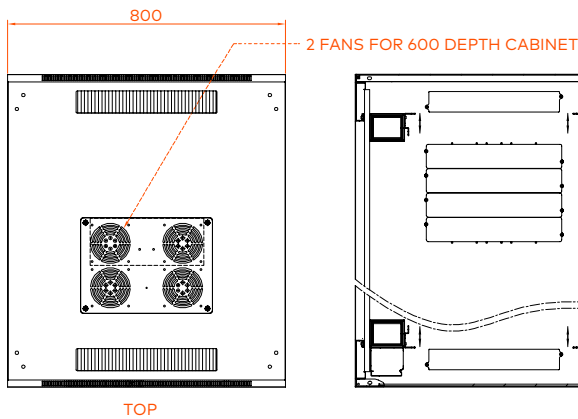

TECHNICAL DRAWING - NORMA 0 - Width 800mm