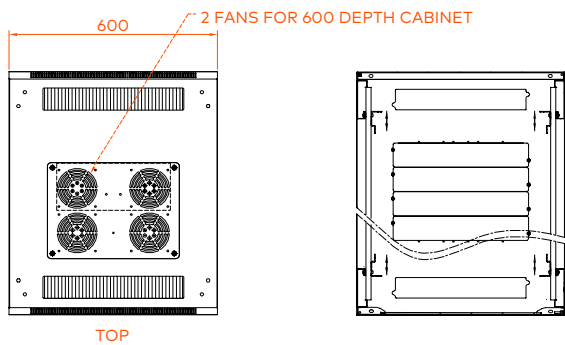

TECHNICAL DRAWING - NORMA 3 - WIDTH 600mm