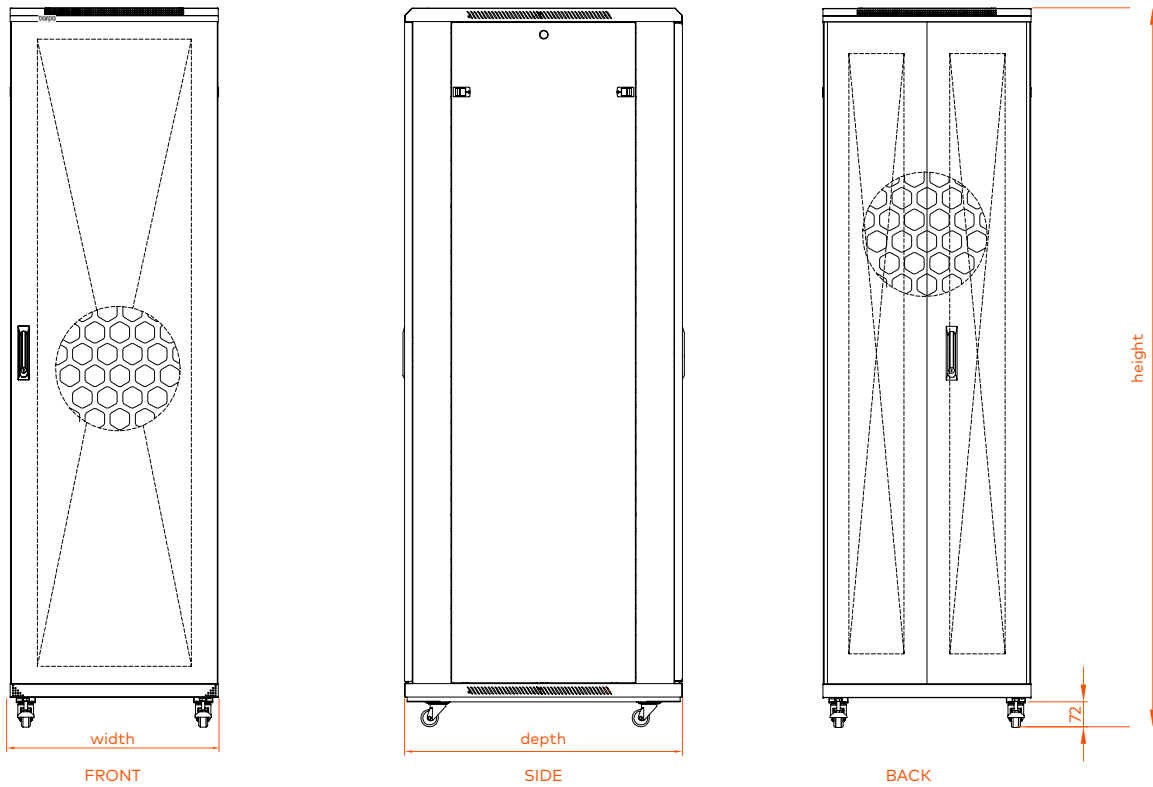

FEATURES

Elegant design and great versatility

Cable entry on the top cover and bottom panel with adjustable sizes

Removable side panels to easy maintenance

INCLUDED

Cable management for racks with width of 800mm

Code	U	Dimensions Mounted (mm)			Pack Dimensions (mm)				Weight (kg)			
		Width	Length	Height	Pack 1	Pack 2	Pack 3	Pack 4	Pack 1	Pack 2	Pack 3	Pack 4
82341442808		800	800	2070	2000x830x240	840x860x130	1960x850x120	1840x200x130	32	30	62	9
82341442810	42	800	1000	2070	2000x830x240	840x1060x130	1960x850x120	1840x200x130	32	35	65	9
82341442812		800	1200	2070	2000x830x240	1230x830x130	1960x850x120	1840x200x130	32	40	71	9
82341447808		800	800	2292	2000x830x240	840x860x130	2185x850x120	2060x200x130	34	30	68	11
82341447810	47	800	1000	2292	2000x830x240	840x1060x130	2185x850x120	2060x200x130	34	35	73	11
823414478112		800	1200	2292	2000x830x240	1230x830x130	2185x850x120	2060x200x130	34	40	78	11

Note: To order the assembled rack, add "M" at the end of the code.

TECHNICAL DRAWING - NORMA 0 - Width 600mm

TECHNICAL DRAWING - NORMA 0 - Width 800mm

TECHNICAL DRAWING - NORMA 1 - WIDTH 600mm

TECHNICAL DRAWING - NORMA 1 - WIDTH 800mm

TECHNICAL DRAWING - NORMA 2 - WIDTH 600mm

TECHNICAL DRAWING - NORMA 2 - WIDTH 800mm

TECHNICAL DRAWING - NORMA 3 - WIDTH 600mm

TECHNICAL DRAWING - NORMA 3 - WIDTH 800mm

TECHNICAL DRAWING - NORMA 4 - WIDTH 800mm