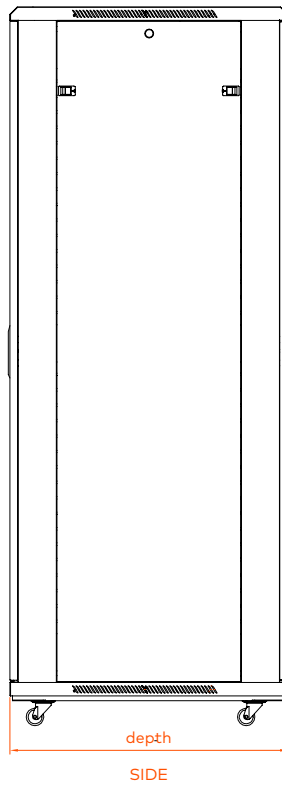

FEATURES

Elegant design and great versatility

Cable entry on the top cover and bottom panel with adjustable sizes

Removable side panels to easy maintenance

INCLUDED

Cable management for racks with width of 800mm

Code	U	Dimensions Mounted (mm)			Pack Dimensions (mm)				Weight (kg)			
		Width	Length	Height	Pack 1	Pack 2	Pack 3	Pack 4	Pack 1	Pack 2	Pack 3	Pack 4
82341442808		800	800	2070	2000x830x240	840x860x130	1960x850x120	1840x200x130	32	30	62	9
82341442810	42	800	1000	2070	2000x830x240	840x1060x130	1960x850x120	1840x200x130	32	35	65	9
82341442812		800	1200	2070	2000x830x240	1230x830x130	1960x850x120	1840x200x130	32	40	71	9
82341447808		800	800	2292	2000x830x240	840x860x130	2185x850x120	2060x200x130	34	30	68	11
82341447810	47	800	1000	2292	2000x830x240	840x1060x130	2185x850x120	2060x200x130	34	35	73	11
823414478112		800	1200	2292	2000x830x240	1230x830x130	2185x850x120	2060x200x130	34	40	78	11

Note: To order the assembled rack, add "M" at the end of the code.

TECHNICAL DRAWING - NORMA 0 - Width 600mm

TECHNICAL DRAWING - NORMA 0 - Width 800mm

TECHNICAL DRAWING - NORMA 1 - WIDTH 600mm

TECHNICAL DRAWING - NORMA 1 - WIDTH 800mm

TECHNICAL DRAWING - NORMA 2 - WIDTH 600mm

TECHNICAL DRAWING - NORMA 2 - WIDTH 800mm

TECHNICAL DRAWING - NORMA 3 - WIDTH 600mm

TECHNICAL DRAWING - NORMA 3 - WIDTH 800mm

TECHNICAL DRAWING - NORMA 4 - WIDTH 800mm