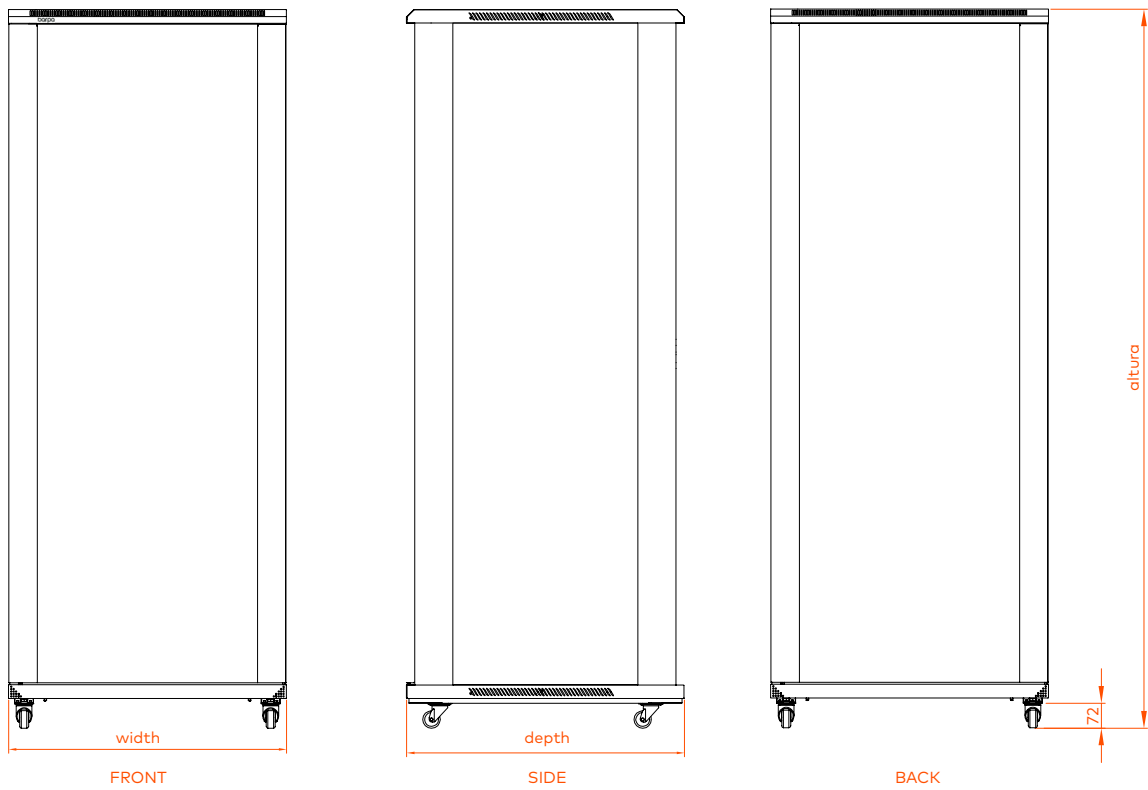

TECHNICAL DRAWING - NORMA 0 - Width 800mm