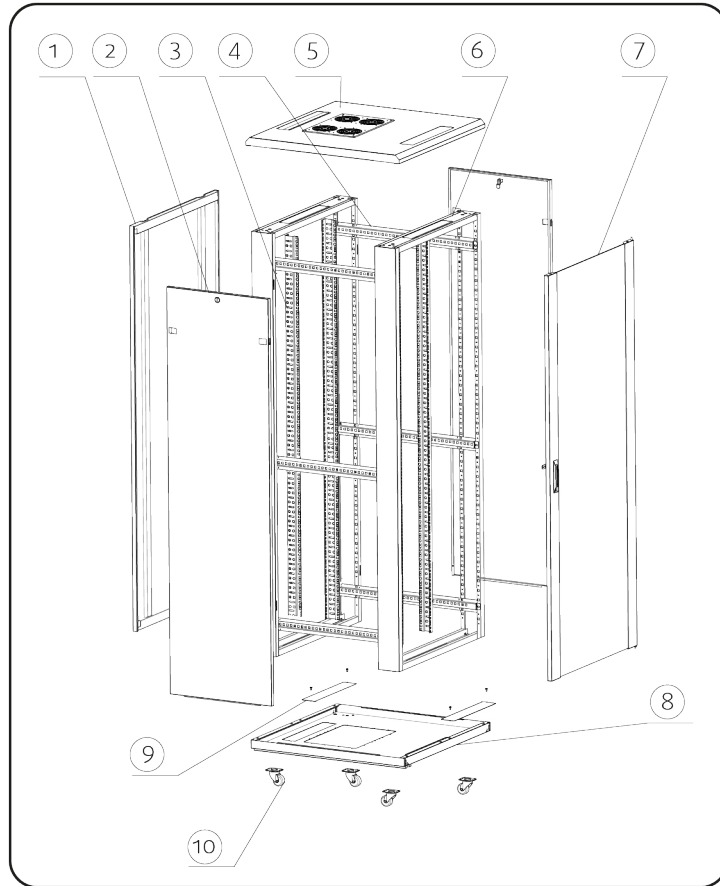

600mm Width

PACKAGING INFORMATION - 600mm WIDTH

Pack	Description	Quantity	
1	Frame (6)	2	
	Mounting Rail (3)	4	
	Top Cover (5)	1	
	Bottom Plate (8)	1	
2	Screw and Nuts	20 Sets (24U-33U) 40 Sets (38U-47U)	
	Mounting bar (4)	4 pcs (15U-33U) 6 pcs (38U-47U)	
	Heavy Duty Castor 2" (10)	4	
	M12 Adjustable Feet	4	
	Key for side panel	2	
	Instructions Manual	1	
	3	Front Door (7)	1
Rear Door (1)		1	
Side Panel (2)		2	
5	Lock and keys	2