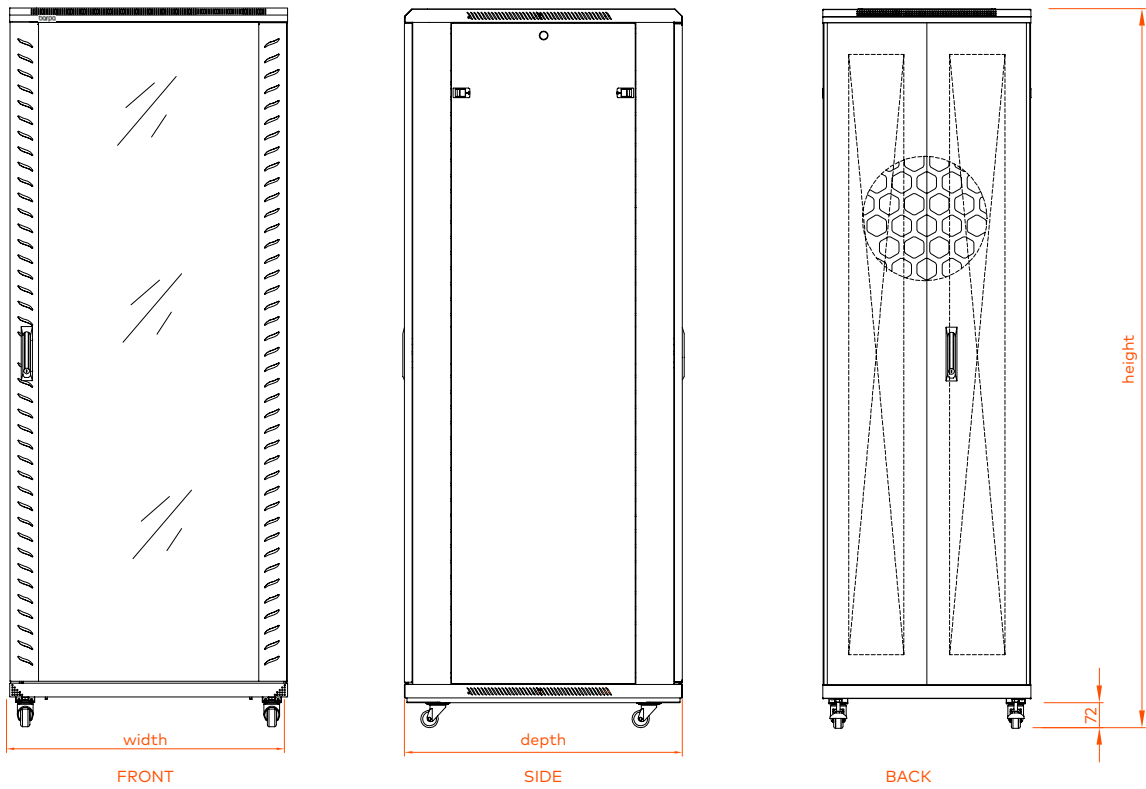

TECHNICAL DRAWING - NORMA 2 - WIDTH 600mm