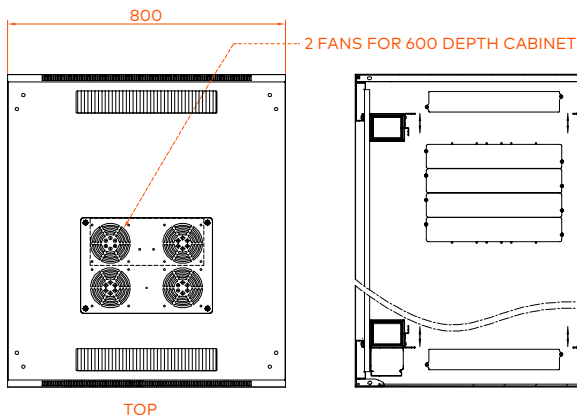

FEATURES

Elegant design and great versatility

Cable entry on the top cover and bottom panel with adjustable sizes

Removable side panels to easy maintenance

INCLUDED

Cable management for racks with width of 800mm

Code	U	Dimensions Mounted (mm)			Pack Dimensions (mm)				Weight (kg)			
		Width	Length	Height	Pack 1	Pack 2	Pack 3	Pack 4	Pack 1	Pack 2	Pack 3	Pack 4
82341442808		800	800	2070	2000x830x240	840x860x130	1960x850x120	1840x200x130	32	30	62	9
82341442810	42	800	1000	2070	2000x830x240	840x1060x130	1960x850x120	1840x200x130	32	35	65	9
82341442812		800	1200	2070	2000x830x240	1230x830x130	1960x850x120	1840x200x130	32	40	71	9
82341447808		800	800	2292	2000x830x240	840x860x130	2185x850x120	2060x200x130	34	30	68	11
82341447810	47	800	1000	2292	2000x830x240	840x1060x130	2185x850x120	2060x200x130	34	35	73	11
823414478112		800	1200	2292	2000x830x240	1230x830x130	2185x850x120	2060x200x130	34	40	78	11

Note: To order the assembled rack, add "M" at the end of the code.

TECHNICAL DRAWING - NORMA 0 - Width 600mm

TECHNICAL DRAWING - NORMA 0 - Width 800mm

TECHNICAL DRAWING - NORMA 1 - WIDTH 600mm

TECHNICAL DRAWING - NORMA 1 - WIDTH 800mm

TECHNICAL DRAWING - NORMA 2 - WIDTH 600mm

TECHNICAL DRAWING - NORMA 2 - WIDTH 800mm

TECHNICAL DRAWING - NORMA 3 - WIDTH 600mm

TECHNICAL DRAWING - NORMA 3 - WIDTH 800mm

TECHNICAL DRAWING - NORMA 4 - WIDTH 800mm