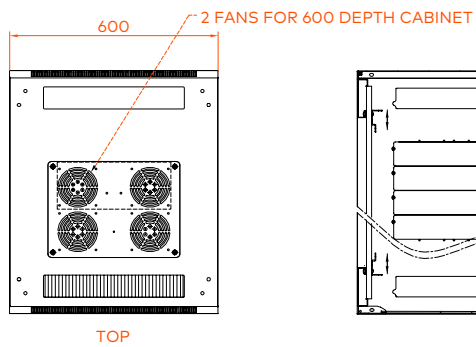

TECHNICAL DRAWING - NORMA 2 - WIDTH 600mm