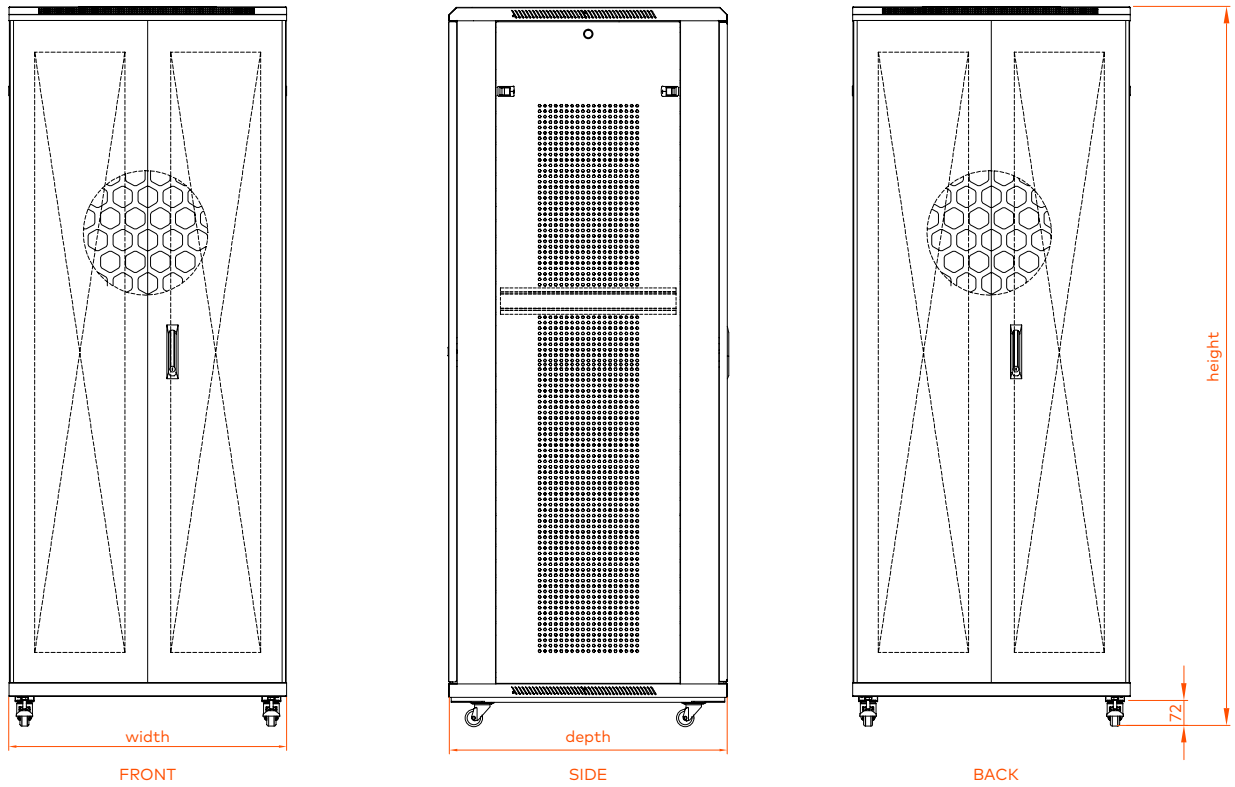

FEATURES

Elegant design and great versatility

Cable entry on the top cover and bottom panel with adjustable sizes

Removable side panels to easy maintenance

INCLUDED

Cable management for racks with width of 800mm

TECHNICAL DRAWING - NORMA 2 - WIDTH 600mm

TECHNICAL DRAWING - NORMA 2 - WIDTH 800mm

TECHNICAL DRAWING - NORMA 3 - WIDTH 600mm

TECHNICAL DRAWING - NORMA 3 - WIDTH 800mm

TECHNICAL DRAWING - NORMA 4 - WIDTH 800mm