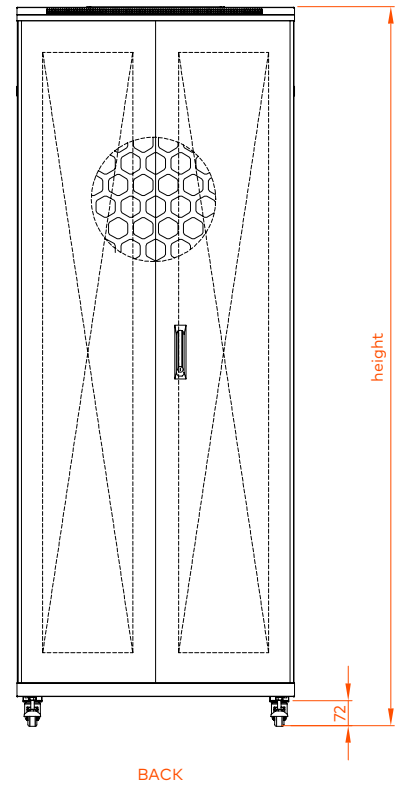

FEATURES

Elegant design and great versatility

Cable entry on the top cover and bottom panel with adjustable sizes

Removable side panels to easy maintenance

INCLUDED

Cable management for racks with width of 800mm

Code	U	Dimensions Mounted (mm)			Pack Dimensions (mm)				Weight (kg)			
		Width	Length	Height	Pack 1	Pack 2	Pack 3	Pack 4	Pack 1	Pack 2	Pack 3	Pack 4
82341442808		800	800	2070	2000x830x240	840x860x130	1960x850x120	1840x200x130	32	30	62	9
82341442810	42	800	1000	2070	2000x830x240	840x1060x130	1960x850x120	1840x200x130	32	35	65	9
82341442812		800	1200	2070	2000x830x240	1230x830x130	1960x850x120	1840x200x130	32	40	71	9
82341447808		800	800	2292	2000x830x240	840x860x130	2185x850x120	2060x200x130	34	30	68	11
82341447810	47	800	1000	2292	2000x830x240	840x1060x130	2185x850x120	2060x200x130	34	35	73	11
823414478112		800	1200	2292	2000x830x240	1230x830x130	2185x850x120	2060x200x130	34	40	78	11

Note: To order the assembled rack, add "M" at the end of the code.

TECHNICAL DRAWING - NORMA 0 - Width 600mm

TECHNICAL DRAWING - NORMA 0 - Width 800mm

TECHNICAL DRAWING - NORMA 1 - WIDTH 600mm

TECHNICAL DRAWING - NORMA 1 - WIDTH 800mm

TECHNICAL DRAWING - NORMA 2 - WIDTH 600mm

TECHNICAL DRAWING - NORMA 2 - WIDTH 800mm

TECHNICAL DRAWING - NORMA 3 - WIDTH 600mm

TECHNICAL DRAWING - NORMA 3 - WIDTH 800mm

TECHNICAL DRAWING - NORMA 4 - WIDTH 800mm