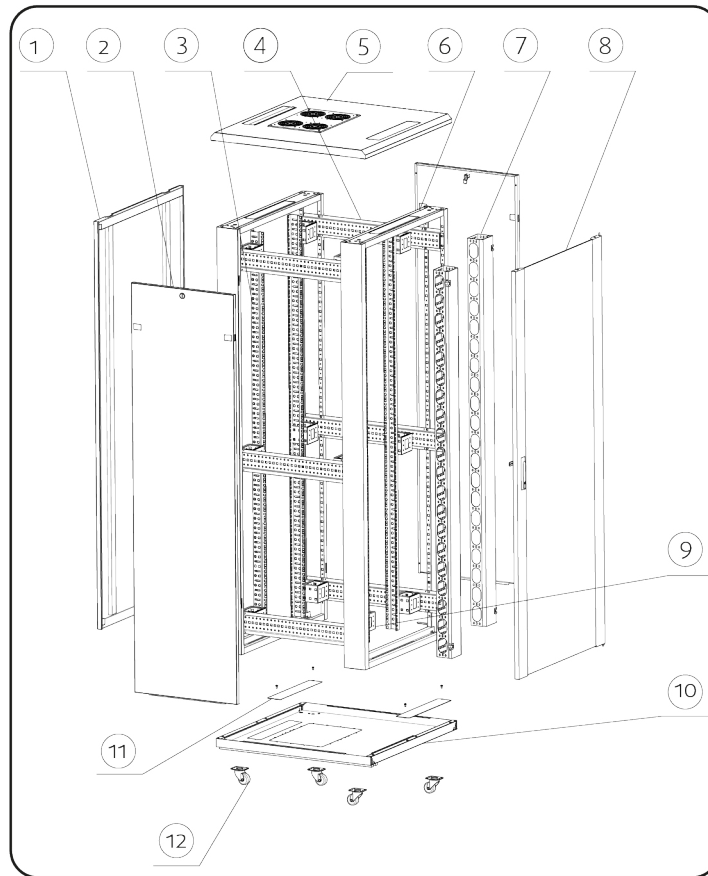

More information: info@barpa.eu or in www.barpa.eu

datasheet n° b34_3 | date: 02/24

approved by: Ana Barbosa

600mm Width

PACKAGING INFORMATION - 600mm WIDTH

Pack	Description	Quantity
1	Frame (6)	2
	Mounting Rail (3)	4
	Top Cover (5)	1
	Bottom Plate (8)	1
2	Screw and Nuts	20 Sets (24U-33U) 40 Sets (38U-47U)
	Mounting bar (4)	4 pcs (15U-33U) 6 pcs (38U-47U)
	Heavy Duty Castor 2" (10)	4
	M12 Adjustable Feet	4
	Key for side panel	2
	Instructions Manual	1
	3	Front Door (7)
Rear Door (1)		1
Side Panel (2)		2
5	Lock and keys	2

800mm Width

PACKAGING INFORMATION - 800mm WIDTH

Pack	Description	Quantity
1	Frame (6)	2
	Mounting Rail (3)	4
	Top Cover (5)	1
	Bottom Plate (10)	1
	Screw and Nuts	20 Sets (24U-33U) 40 Sets (38U-47U)
2	Mounting bar (4)	4 pcs (15U-33U) 6 pcs (38U-47U)
	Mounting Spacer (9)	12 pcs (38U-47U)
	Heavy Duty Castor 2" (12)	4
	M12 Adjustable Feet	4
	Key for side panel	2
	Instructions Manual	1
	Front Door (8)	1
3	Rear Door (1)	1
	Side Panel (2)	2
4	Cable Management (7)	2
5	Lock and keys	2