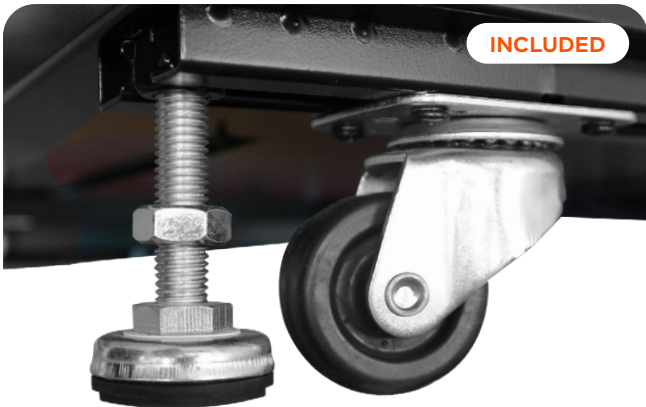

CASTORS, ADJUSTABLE FEET

Prepared for mounting castors and leveling feet. This accessory makes sure that the cabinet adapt to almost all floors and it comes with cabinet.