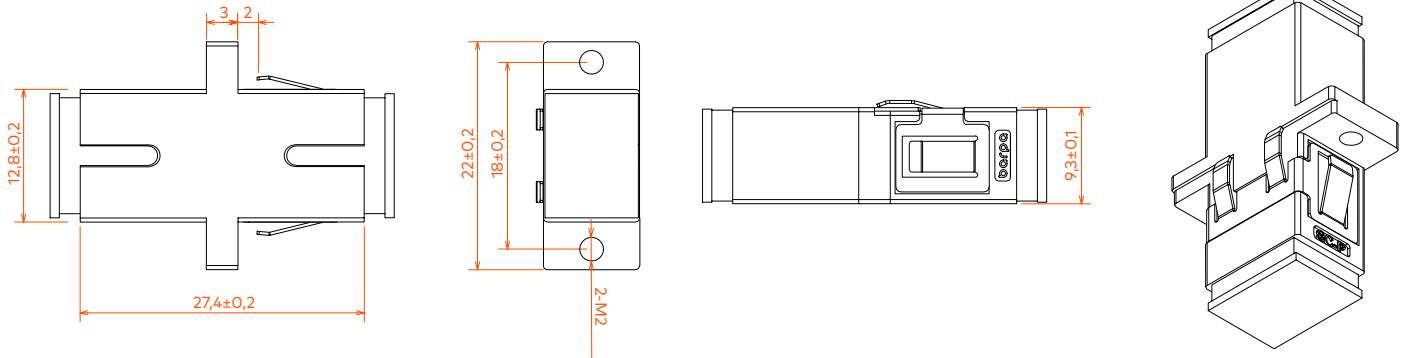

TECHNICAL DRAWING (mm)

SC SIMPLEX WITH FLANGE SNAP-IN