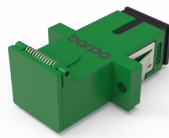

OS2 SC/APC SIMPLEX

OM2 SC SIMPLEX

OM3 SC SIMPLEX

OM4 SC SIMPLEX

OS2 SC SIMPLEX

OM5 SC SIMPLEX

OS2 SC/APC DUPLEX WITH COVER

OS2 SC/APC SIMPLEX WITH COVER

OS2 SC/APC SIMPLEX WITH COVER WITHOUT FLANGE

OPERATING PERFORMANCE

	Singlemode		Multimode
	UPC	APC	UPC
Insertion Loss (dB)	< 0,2	< 0,2	< 0,2
Durability (500 Mating) (dB)	< 0,2	< 0,2	< 0,2
Operation Temperature (oC)	-40 to 80	-40 to 80	-40 to 80
Retention Force (N)	200-600	200-600	200-600
Housing Material	PBT UL 94	PBT UL 94	PBT UL 94
Mounting Style	Clip / Screws	Clip / Screws	Clip / Screws
Sleeve Alignment Material	Ceramic (Grade A)	Ceramic (Grade A)	Ceramic (Grade A)
Clip	Stainless	Stainless	Stainless
Dust Cover	PP	PP	PP
Color	Blue	Green	OM1/OM2: Gray; OM3: Aqua; OM4:Purple; OM5: Lime Green