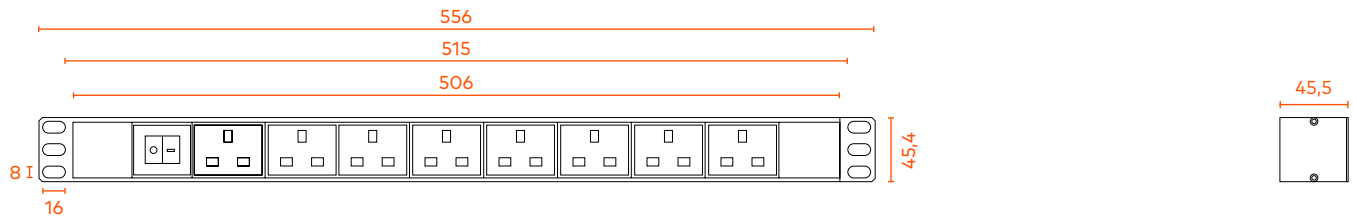

ORDER INFORMATION

Type	Width	Unit Dimensions (mm)	Dimensions Inner Box (mm)	Dimensions Carton (mm)	Quantity Carton
Horizontal	19"	438x44.4x44.4	505x95x55	520x400x290	20
	10"	273x44.5x45.5	390x95x55	400x320x290	20
Vertical	19"	660x44.4x44.4	700x95x55	720x400x290	20

PACKAGING

This images are merely illustratives. We want you to see the importance we attach to the packaging.
We always work with products and materials that are easy to use.

Please consider the general measures of the products.
Through the table, consider the number of sockets, the type of sockets and whether or not there is a switch.

TECHNICAL DRAWING HORIZONTAL (mm)

TECHNICAL DRAWING VERTICAL (mm)

82381122000

82381162000

82381081202