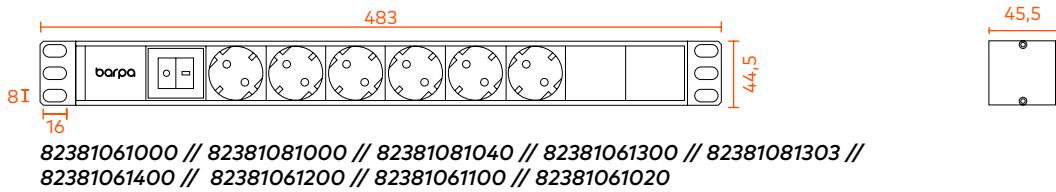

Please consider the general measures of the products.
Through the table, consider the number of sockets, the type of sockets and whether or not there is a switch.

TECHNICAL DRAWING HORIZONTAL (mm)