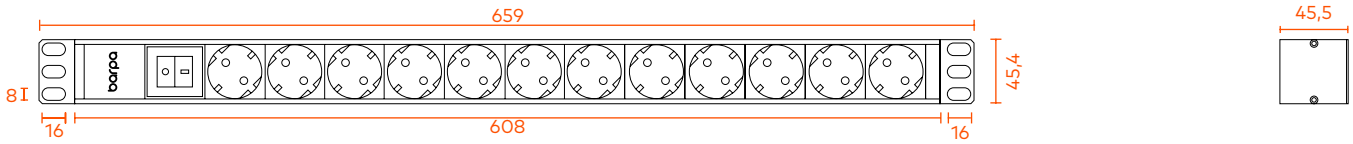

TECHNICAL DRAWING VERTICAL (mm)