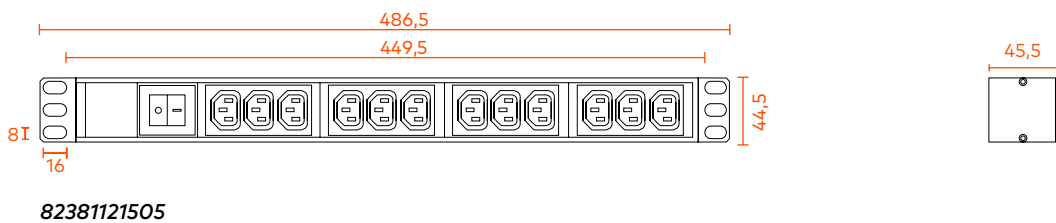

Please consider the general measures of the products.
Through the table, consider the number of sockets, the type of sockets and whether or not there is a switch.

TECHNICAL DRAWING HORIZONTAL (mm)