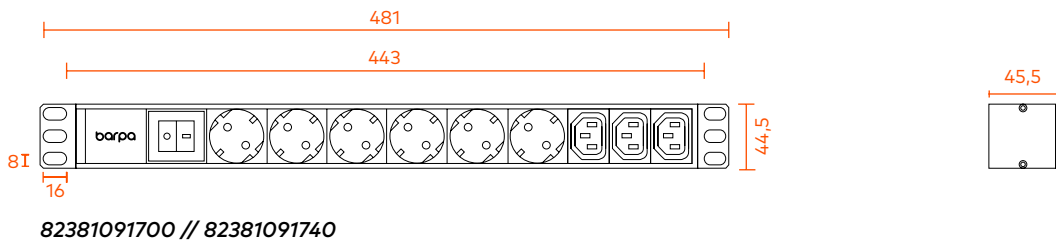

Please consider the general measures of the products.
Through the table, consider the number of sockets, the type of sockets and whether or not there is a switch.

TECHNICAL DRAWING HORIZONTAL (mm)