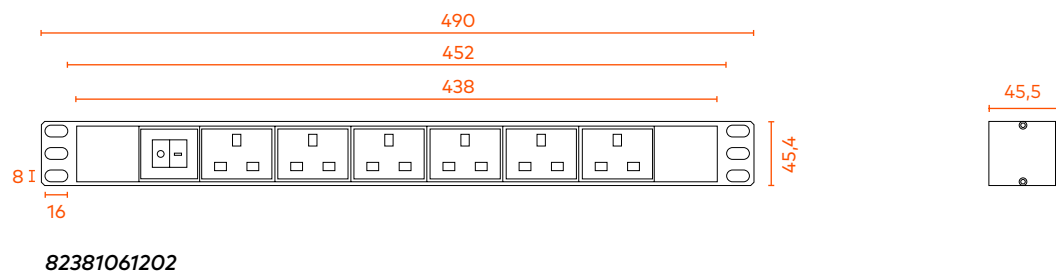

Please consider the general measures of the products.
Through the table, consider the number of sockets, the type of sockets and whether or not there is a switch.

TECHNICAL DRAWING HORIZONTAL (mm)