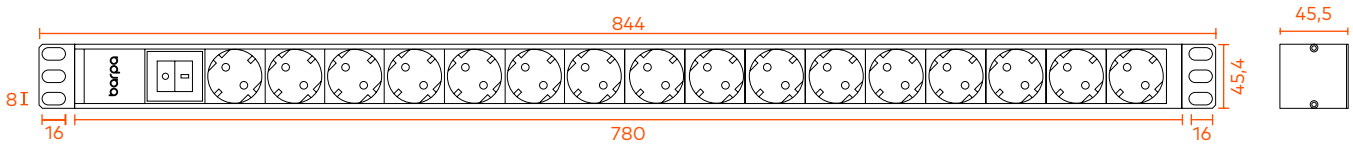

82381122000

82381162000