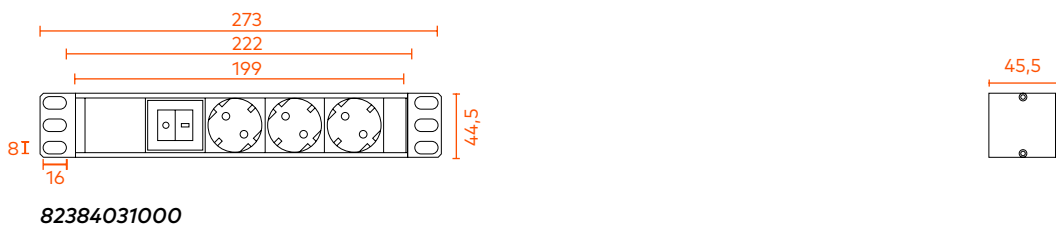

Please consider the general measures of the products.
Through the table, consider the number of sockets, the type of sockets and whether or not there is a switch.

TECHNICAL DRAWING HORIZONTAL (mm)