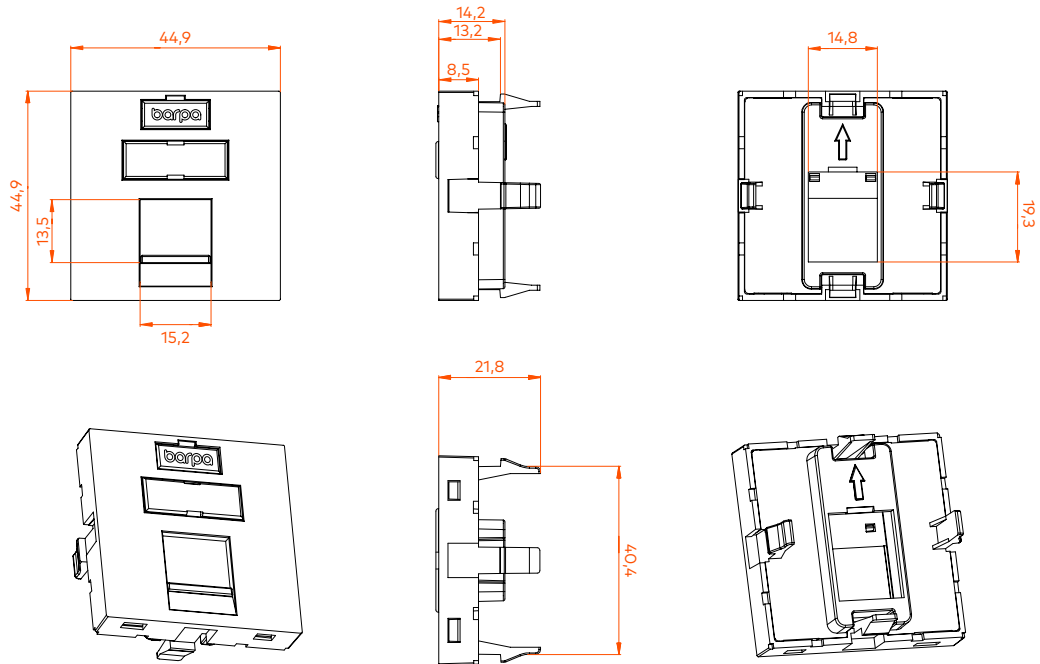

TECHNICAL DRAWING (mm)

1 PORT